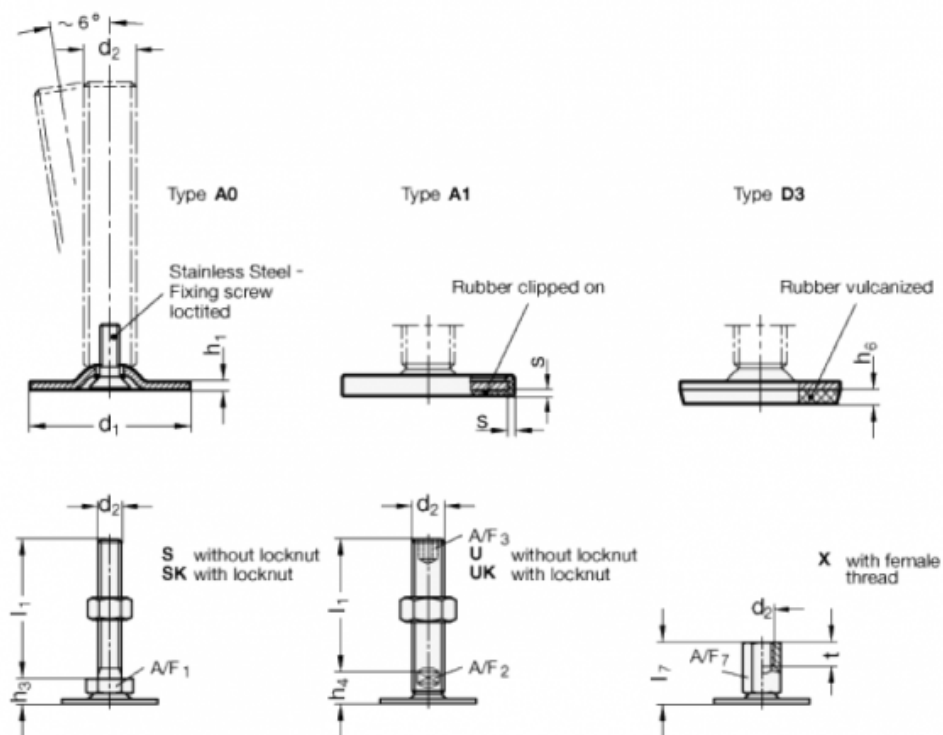

Data Sheet

Article number: 204080M24200A1UK

Description: E+G levelling foot
GN 40-80-M24-200-A1-UK

Note: UK With nut, Hexagon socket at the top, Wrench flat at the bottom

Measures

A/F2 = 19
A/F3 = 12
d1 = 80
d2 = M24
h1 = 3
h4 = 21
h6 =
l1 = 200

s = 2